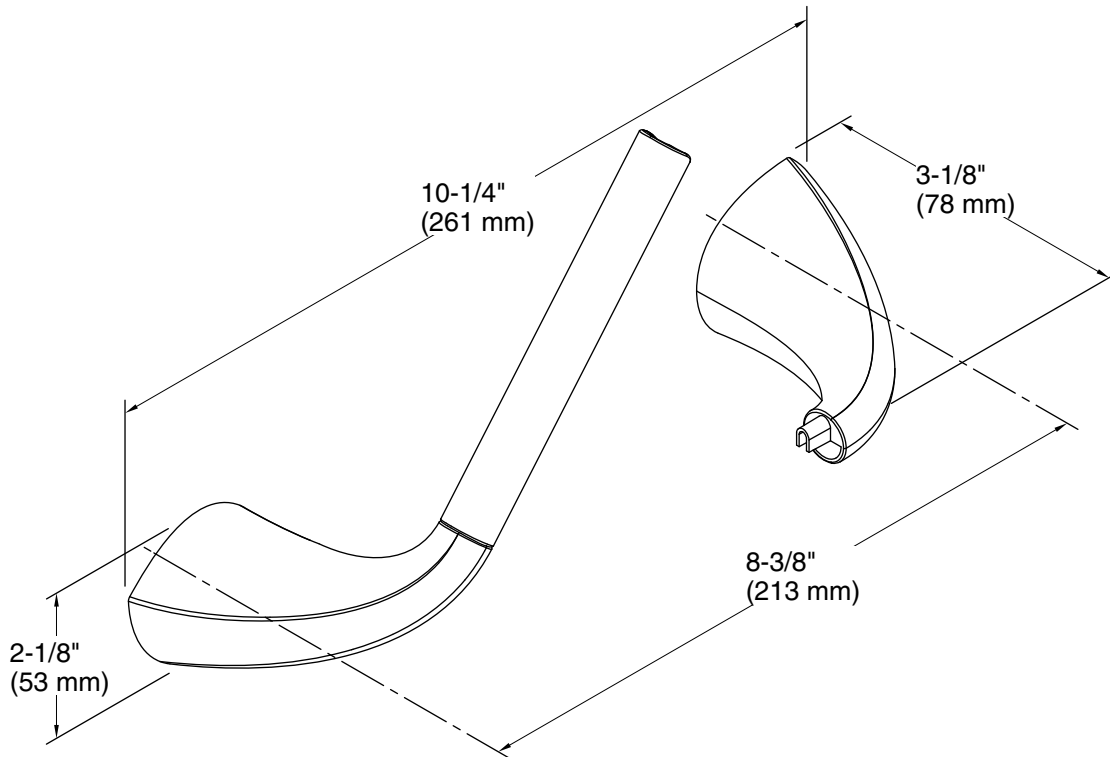

Features

- Pivoting holder makes changing toilet paper quick and simple.
- Coordinates with Alteo faucets, accessories, and showering components to complete your bathroom.

Material

- Premium metal construction for durability and reliability.
- KOHLER finishes resist corrosion and tarnishing.

Technical Information

All product dimensions are nominal.

Material: Metal

Notes

Install this product according to the installation guide.